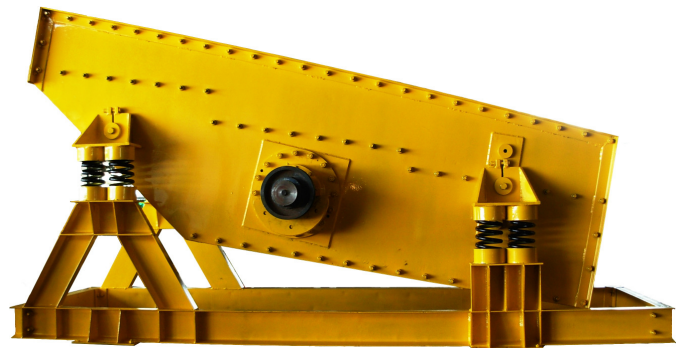

VIBRATING GRIZZLY FEEDER

CPC VIBRATING GRIZZLY FEEDER is the toughest grizzly available in the market.

- Stepped Deck Design
- Non-Choking Design
- Extra Strong Feed Plate
- Rail Deck for Long Life
- Adjustable Gap between Rails
- Adjustable Slope 5-15 Degrees
- Adjustable Counter Weights
- Perfect Bearing Alignment
- High Tensile Housing Bolts
- Socket Design Bearing Housing
- Easy Maintenance
- Oil Free Lubrication
- Grease Bank for Lubrication
- Quality Bearings
- Bearing Fitting after Lapping

MC MODEL	LENGTH	WIDTH	NO. OF DECKS	MAX. FEED SIZE	CAPACITY	RPM	MOTOR
VGF 922	9'	2'	2	12"	25 – 50 TPH	750 - 900	12.5 HP
VGF 1232	12'	3'	2	24"	50-100 TPH	750 - 900	25 HP

Head Office:
40, Netaji Subhash Road,
Kolkata – 760001