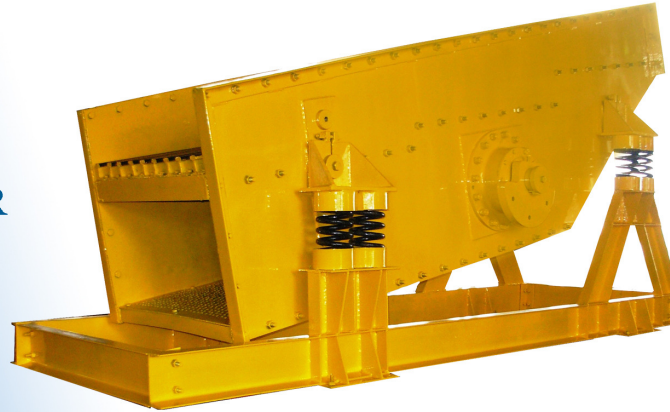

VIBRATING GRIZZLY FEEDER

CPC VIBRATING GRIZZLY FEEDER is the toughest grizzly available in the market.

- Stepped Deck Design
- Non-Choking Design
- Extra Strong Feed Plate
- Rail Deck for Long Life
- Adjustable Gap between Rails
- Adjustable Slope 5-15 Degrees
- Adjustable Counter Weights
- Perfect Bearing Alignment
- High Tensile Housing Bolts
- Socket Design Bearing Housing
- Easy Maintenance
- Oil Free Lubrication
- Grease Bank for Lubrication
- Quality Bearings
- Bearing Fitting after Lapping

MC MODEL	LENGTH	WIDTH	NO. OF DECKS	MAX. FEED SIZE	CAPACITY	RPM	MOTOR
VGF 922	9'	2'	2	12"	25 – 50 TPH	750 - 900	12.5 HP
VGF 1232	12'	3'	2	24"	50-100 TPH	750 - 900	25 HP

Head Office:
40, Netaji Subhash Road,
Kolkata – 760001